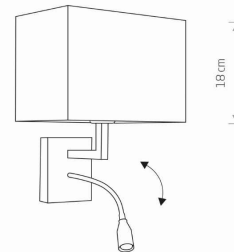

NUMBER OF LIGHT SOURCES **2**

IP **IP20**

Interior use

ENERGY EFFICIENCY CLASS **G**

PACKAGE DIMENSIONS **42cm/21cm/24cm**
(L/W/H)

NET/GROSS WEIGHT **0.85kg/1.3kg**

ASSEMBLY METHOD **Bridge**

LEADING/SUPPLEMENTARY COLOR **Ecru,Chrome**

SWITCH **Yes**

MATERIALS **Fabric,Chrome plated steel**

STYLE **Modern**

ELECTRICAL SECURITY CLASS **I**

POWER SUPPLY **~220-230V/50/60Hz**

DIMENSIONS

5 903139680097

Item No.	POWER	COLOR TEMP	LUMEN	BEAM ANGLE	CRI	IP	LED BRAND	DRIVER BRAND	LIFETIME	WARRANTY
6800	1x25W only LED, 1x2.2W LED	4000K	—	—	—	IP20	—	—	—	—