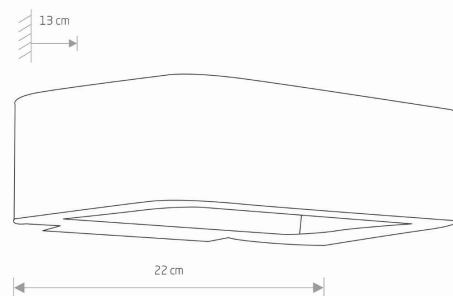

THIS PRODUCT 6776 CONTAINS A LIGHT SOURCE 7468 OF ENERGY EFFICIENCY CLASS: F

PACKAGE DIMENSIONS (L/W/H) **23cm/14.5cm/6cm**

NET/GROSS WEIGHT **1kg/1.16kg**

ASSEMBLY METHOD **Direct assembly**

LEADING/SUPPLEMENTARY COLOR **Graphite**

MATERIALS **Painted aluminum, Glass**

STYLE **Modern**

ELECTRICAL SECURITY CLASS **I**

POWER SUPPLY **~220-230V/50/60Hz**

DIMENSIONS

5 9 0 3 1 3 9 6 7 7 6 9 1

Item No.	POWER	COLOR TEMP	LUMEN	BEAM ANGLE	CRI	IP	LED BRAND	DRIVER BRAND	LIFETIME	WARRANTY
6776	6W	3000K	240lm	120°	≥ 80	IP54	—	—	8000h	—