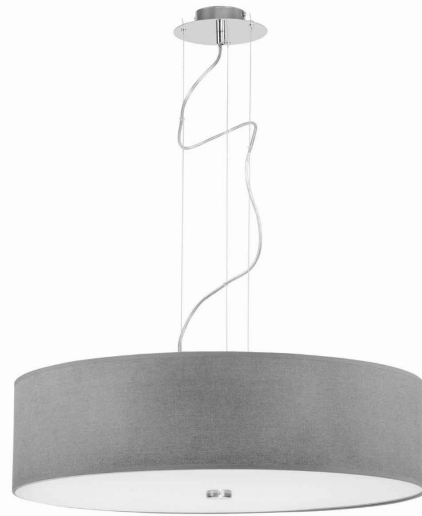

LUMINAIRE MODEL

VIVIANE
6773

CATALOGUE GROUP
COUNTRY OF ORIGIN

—
MADE IN POLAND

LIGHT SOURCE **E27**
 LIGHT SOURCES TYPE **Replaceable**
 MAXIMUM WATTAGE **25W only LED**
 LAMP INCLUDES SOURCE OF LIGHT **No**
 NUMBER OF LIGHT SOURCES **3**
 IP **IP20**
Interior use

PACKAGE DIMENSIONS (L/W/H) **67cm/67cm/22cm**
 NET/GROSS WEIGHT **4,02kg/5,81kg**
 ASSEMBLY METHOD **Bridge**
 LEADING/SUPPLEMENTARY COLOR **Gray,White**
 MATERIALS **Fabric,Glass,Chrome**
 STYLE **Modern**
 ELECTRICAL SECURITY CLASS **I**
 POWER SUPPLY **~220-230V/50/60Hz**