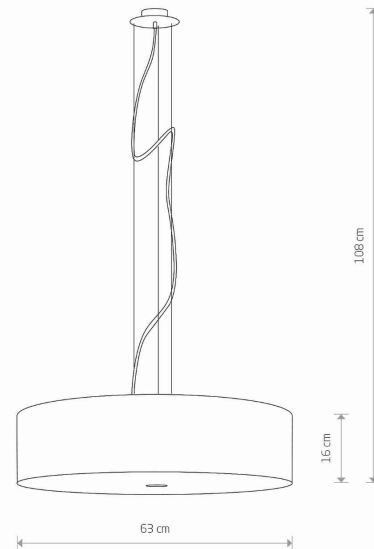

LUMINAIRE MODEL

VIVIANE
6773

CATALOGUE GROUP
COUNTRY OF ORIGIN

—
MADE IN POLAND

LIGHT SOURCE **E27**
 LIGHT SOURCES TYPE **Replaceable**
 MAXIMUM WATTAGE **25W only LED**
 LAMP INCLUDES SOURCE OF LIGHT **No**
 NUMBER OF LIGHT SOURCES **3**
 IP **IP20**
Interior use

PACKAGE DIMENSIONS (L/W/H) **67cm/67cm/22cm**
 NET/GROSS WEIGHT **4,02kg/5,81kg**
 ASSEMBLY METHOD **Bridge**
 LEADING/SUPPLEMENTARY COLOR **Gray,White**
 MATERIALS **Fabric,Glass,Chrome**
 STYLE **Modern**
 ELECTRICAL SECURITY CLASS **I**
 POWER SUPPLY **~220-230V/50/60Hz**

DIMENSIONS

5 9 0 3 1 3 9 6 7 7 3 9 4