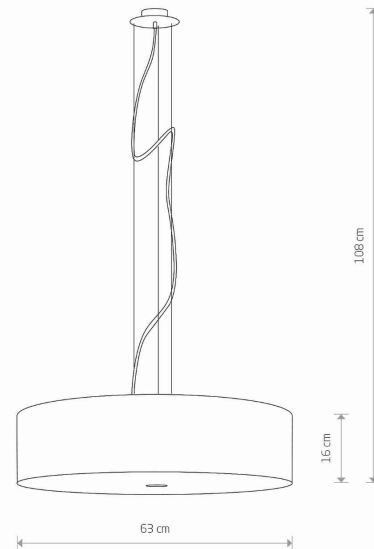

LUMINAIRE MODEL

**VIVIANE**  
**6772**

CATALOGUE GROUP  
COUNTRY OF ORIGIN

—  
**MADE IN POLAND**

LIGHT SOURCE **E27**  
 LIGHT SOURCES TYPE **Replaceable**  
 MAXIMUM WATTAGE **25W only LED**  
 LAMP INCLUDES SOURCE OF LIGHT **No**  
 NUMBER OF LIGHT SOURCES **3**  
 IP **IP20**  
**Interior use**

PACKAGE DIMENSIONS (L/W/H) **67cm/67cm/22cm**  
 NET/GROSS WEIGHT **4,02kg/5,81kg**  
 ASSEMBLY METHOD **Bridge**  
 LEADING/SUPPLEMENTARY COLOR **White**  
 MATERIALS **Fabric, Glass, Chrome**  
 STYLE **Modern**  
 ELECTRICAL SECURITY CLASS **I**  
 POWER SUPPLY **~220-230V/50/60Hz**

DIMENSIONS

5 9 0 3 1 3 9 6 7 7 2 9 5