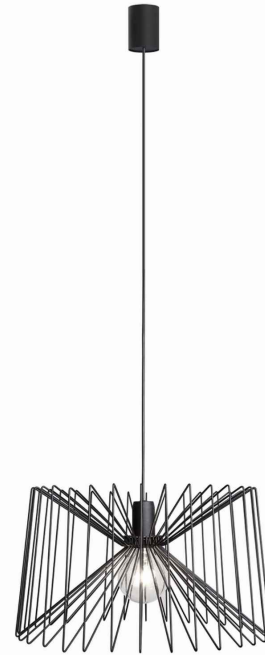

LUMINAIRE MODEL

NESS
6768

CATALOGUE GROUP
COUNTRY OF ORIGIN

—
MADE IN POLAND

LIGHT SOURCE **E27**
 LIGHT SOURCES TYPE **Replaceable**
 MAXIMUM WATTAGE **25W only LED**
 LAMP INCLUDES SOURCE OF LIGHT **No**
 NUMBER OF LIGHT SOURCES **1**
 IP **IP20**
Interior use

PACKAGE DIMENSIONS (L/W/H) **47cm/46cm/29cm**

NET/GROSS WEIGHT **1.7kg/2.61kg**

ASSEMBLY METHOD **Bridge**

LEADING/SUPPLEMENTARY COLOR **Black**

MATERIALS **Painted steel**

STYLE **Modern**

ELECTRICAL SECURITY CLASS **I**

POWER SUPPLY **~220-230V/50/60Hz**

DIMENSIONS