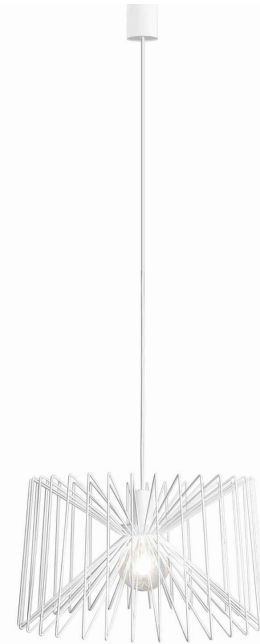

LUMINAIRE MODEL

**NESS**  
**6767**

CATALOGUE GROUP  
COUNTRY OF ORIGIN

—  
**MADE IN POLAND**

LIGHT SOURCE **E27**  
 LIGHT SOURCES TYPE **Replaceable**  
 MAXIMUM WATTAGE **25W only LED**  
 LAMP INCLUDES SOURCE OF LIGHT **No**  
 NUMBER OF LIGHT SOURCES **1**  
 IP **IP20**  
**Interior use**

PACKAGE DIMENSIONS (L/W/H) **47cm/46cm/29cm**  
 NET/GROSS WEIGHT **1,7kg/2,61kg**  
 ASSEMBLY METHOD **Bridge**  
 LEADING/SUPPLEMENTARY COLOR **White**  
 MATERIALS **Painted steel**  
 STYLE **Modern**  
 ELECTRICAL SECURITY CLASS **I**  
 POWER SUPPLY **~220-230V/50/60Hz**

DIMENSIONS