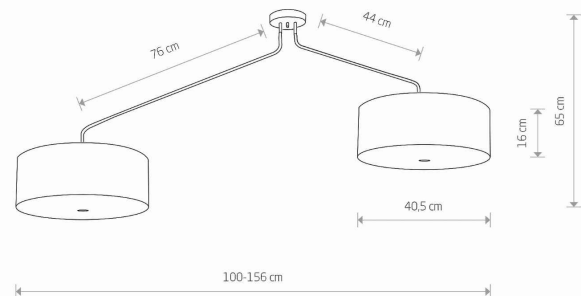

LUMINAIRE MODEL

**HAWK**  
**6541**

CATALOGUE GROUP  
COUNTRY OF ORIGIN

—  
**MADE IN POLAND**

LIGHT SOURCE **E27**  
 LIGHT SOURCES TYPE **Replaceable**  
 MAXIMUM WATTAGE **25W only LED**  
 LAMP INCLUDES SOURCE OF LIGHT **No**  
 NUMBER OF LIGHT SOURCES **6**  
 IP **IP20**  
**Interior use**

PACKAGE DIMENSIONS (L/W/H) **9tcm/45cm/36cm**

NET/GROSS WEIGHT **4.46kg/6.86kg**

ASSEMBLY METHOD **Bridge**

LEADING/SUPPLEMENTARY COLOR **Gray,White**

MATERIALS **Fabric,Glass,Painted steel**

STYLE **Modern**

ELECTRICAL SECURITY CLASS **I**

POWER SUPPLY **~220-230V/50/60Hz**

**DIMENSIONS**

5 9 0 3 1 3 9 6 5 4 1 9 7