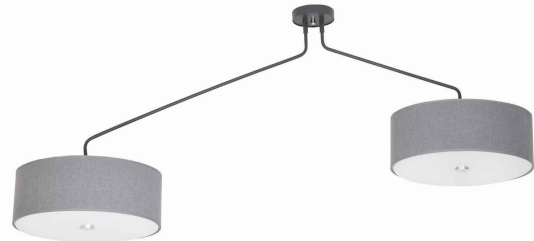

LUMINAIRE MODEL

HAWK
6541

CATALOGUE GROUP
COUNTRY OF ORIGIN

—
MADE IN POLAND

LIGHT SOURCE **E27**
LIGHT SOURCES TYPE **Replaceable**
MAXIMUM WATTAGE **25W only LED**
LAMP INCLUDES SOURCE OF LIGHT **No**
NUMBER OF LIGHT SOURCES **6**
IP **IP20**
Interior use

PACKAGE DIMENSIONS (L/W/H) **9tcm/45cm/36cm**

NET/GROSS WEIGHT **4.46kg/6.86kg**

ASSEMBLY METHOD **Bridge**

LEADING/SUPPLEMENTARY COLOR **Gray,White**

MATERIALS **Fabric,Glass,Painted steel**

STYLE **Modern**

ELECTRICAL SECURITY CLASS **I**

POWER SUPPLY **~220-230V/50/60Hz**