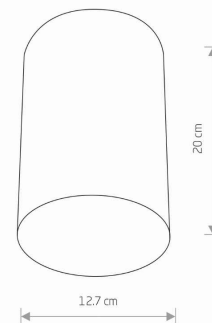

LUMINAIRE MODEL

POINT PLEXI L
6530

CATALOGUE GROUP
COUNTRY OF ORIGIN

—
MADE IN POLAND

LIGHT SOURCE **E27**
 LIGHT SOURCES TYPE **Replaceable**
 MAXIMUM WATTAGE **1x20W**
 LAMP INCLUDES SOURCE OF LIGHT **No**
 NUMBER OF LIGHT SOURCES **1**
 IP **IP20**
Interior use

PACKAGE DIMENSIONS (L/W/H) **13.5cm/13.5cm/21cm**

NET/GROSS WEIGHT **0.85kg/0.91kg**

ASSEMBLY METHOD **Direct assembly**

LEADING/SUPPLEMENTARY COLOR **Black,White**

MATERIALS **Painted steel,Plastic PMMA**

STYLE **Modern**

ELECTRICAL SECURITY CLASS **I**

POWER SUPPLY **~220-230V/50/60Hz**

DIMENSIONS

5 903139653091