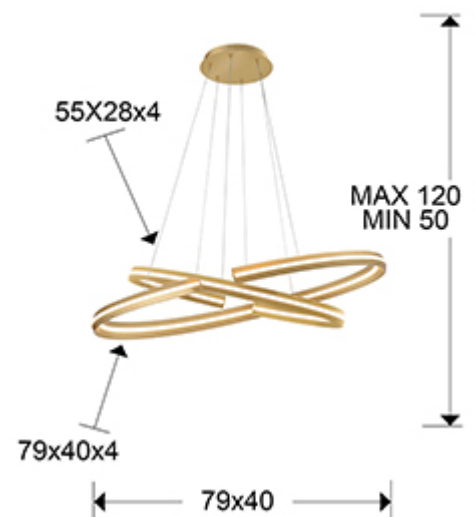

## SIZES

Sizes: ↔ 79.0 ↓ 75.0 ↗ 40.0 cm  
Height when installed: 50.0/ max. 120.0 cm  
Weight: 2.2 Kg

## SIZES WITH PACKAGING

Weight: 3.7 Kg  
Volume: 0.0570m<sup>3</sup>  
Sizes: ↔ 87.0 ↓ 14.0 ↗ 47.0 cm

---