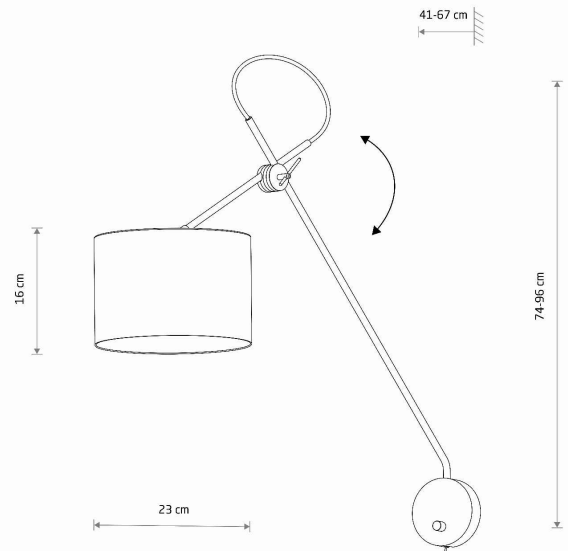

LUMINAIRE MODEL

VIPER
6512

CATALOGUE GROUP
COUNTRY OF ORIGIN

—
MADE IN POLAND

LIGHT SOURCE **E14**
 LIGHT SOURCES TYPE **Replaceable**
 MAXIMUM WATTAGE **10W only LED**
 LAMP INCLUDES SOURCE OF LIGHT **No**
 NUMBER OF LIGHT SOURCES **1**
 IP **IP20**
Interior use

PACKAGE DIMENSIONS (L/W/H) **75.5cm/9cm/13cm**

NET/GROSS WEIGHT **0.99kg/1.35kg**

ASSEMBLY METHOD **Direct assembly**

LEADING/SUPPLEMENTARY COLOR **White**

SWITCH **Yes**

MATERIALS **Fabric, Painted steel, Chrome**

STYLE **Modern**

ELECTRICAL SECURITY CLASS **I**

POWER SUPPLY **~220-230V/50/60Hz**

DIMENSIONS

5 903139651295