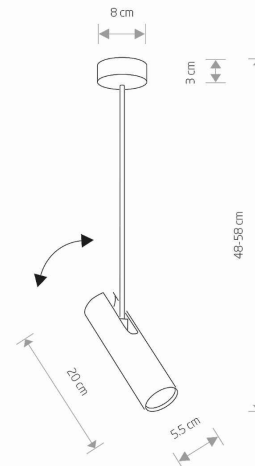

LUMINAIRE MODEL

**EYE SUPER A
6502**

CATALOGUE GROUP
COUNTRY OF ORIGIN

—
MADE IN POLAND

LIGHT SOURCE **GU10**
 LIGHT SOURCES TYPE **Replaceable**
 MAXIMUM WATTAGE **10W only LED**
 LAMP INCLUDES SOURCE OF LIGHT **No**
 NUMBER OF LIGHT SOURCES **1**
 IP **IP20**
Interior use

PACKAGE DIMENSIONS (L/W/H) **9cm/9cm/9cm**
 NET/GROSS WEIGHT **0,71kg/0,84kg**
 ASSEMBLY METHOD **Bridge**
 LEADING/SUPPLEMENTARY COLOR **Black**
 MATERIALS **Painted steel**
 STYLE **Modern**
 ELECTRICAL SECURITY CLASS **I**
 POWER SUPPLY **~220-230V/50/60Hz**

DIMENSIONS

Nowodvorski
LIGHTING

CATALOGUE CARD