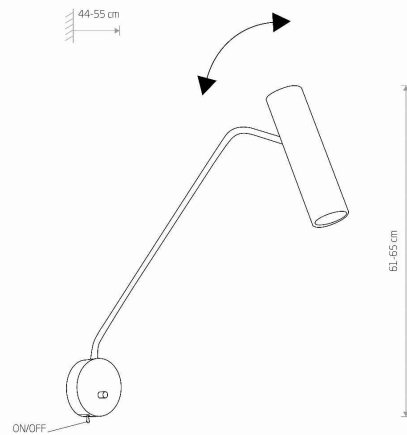

LUMINAIRE MODEL

**EYE SUPER
6501**

CATALOGUE GROUP
COUNTRY OF ORIGIN

—
MADE IN POLAND

LIGHT SOURCE **GU10**
 LIGHT SOURCES TYPE **Replaceable**
 MAXIMUM WATTAGE **10W only LED**
 LAMP INCLUDES SOURCE OF LIGHT **No**
 NUMBER OF LIGHT SOURCES **1**
 IP **IP20**
Interior use

PACKAGE DIMENSIONS (L/W/H) **63cm/27cm/6.5cm**

NET/GROSS WEIGHT **0.96kg/1.2kg**

ASSEMBLY METHOD **Direct assembly**

LEADING/SUPPLEMENTARY COLOR **Black**

SWITCH **Yes**

MATERIALS **Painted steel, Chrome**

STYLE **Modern**

ELECTRICAL SECURITY CLASS **I**

POWER SUPPLY **~220-230V/50/60Hz**

DIMENSIONS

5 903139650199

Nowodvorski
LIGHTING

CATALOGUE CARD