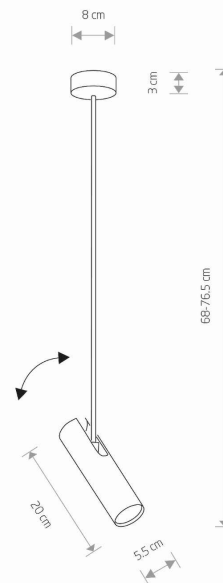

LUMINAIRE MODEL

**EYE SUPER B
6496**

CATALOGUE GROUP
COUNTRY OF ORIGIN

—
MADE IN POLAND

LIGHT SOURCE **GU10**
 LIGHT SOURCES TYPE **Replaceable**
 MAXIMUM WATTAGE **10W only LED**
 LAMP INCLUDES SOURCE OF LIGHT **No**
 NUMBER OF LIGHT SOURCES **1**
 IP **IP20**
Interior use

PACKAGE DIMENSIONS (L/W/H) **80cm/9cm/9cm**
 NET/GROSS WEIGHT **0,75kg/0,94kg**
 ASSEMBLY METHOD **Bridge**
 LEADING/SUPPLEMENTARY COLOR **Graphite**
 MATERIALS **Painted steel**
 STYLE **Modern**
 ELECTRICAL SECURITY CLASS **I**
 POWER SUPPLY **~220-230V/50/60Hz**

DIMENSIONS

5 9 0 3 1 3 9 6 4 9 6 9 8