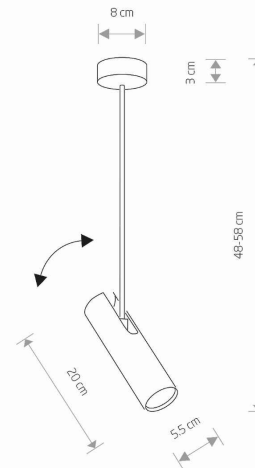

LUMINAIRE MODEL

**EYE SUPER A
6495**

CATALOGUE GROUP
COUNTRY OF ORIGIN

—
MADE IN POLAND

LIGHT SOURCE **GU10**
 LIGHT SOURCES TYPE **Replaceable**
 MAXIMUM WATTAGE **10W only LED**
 LAMP INCLUDES SOURCE OF LIGHT **No**
 NUMBER OF LIGHT SOURCES **1**
 IP **IP20**
Interior use

PACKAGE DIMENSIONS (L/W/H) **9cm/9cm/9cm**
 NET/GROSS WEIGHT **0,71kg/0,84kg**
 ASSEMBLY METHOD **Bridge**
 LEADING/SUPPLEMENTARY COLOR **Graphite**
 MATERIALS **Painted steel**
 STYLE **Modern**
 ELECTRICAL SECURITY CLASS **I**
 POWER SUPPLY **~220-230V/50/60Hz**

DIMENSIONS

5 9 0 3 1 3 9 6 4 9 5 9 9