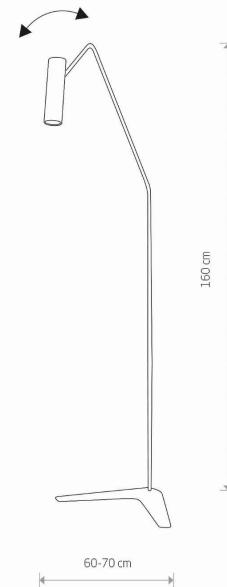

LUMINAIRE MODEL

**EYE SUPER
6493**

CATALOGUE GROUP
COUNTRY OF ORIGIN

—
MADE IN POLAND

LIGHT SOURCE **GU10**
 LIGHT SOURCES TYPE **Replaceable**
 MAXIMUM WATTAGE **10W only LED**
 LAMP INCLUDES SOURCE OF LIGHT **No**
 NUMBER OF LIGHT SOURCES **1**
 IP **IP20**
Interior use

PACKAGE DIMENSIONS (L/W/H) **92cm/36cm/6,5cm**
 NET/GROSS WEIGHT **3.54kg/4.21kg**
 ASSEMBLY METHOD **Free-standing product**
 LEADING/SUPPLEMENTARY COLOR **White**
 SWITCH **Yes**
 MATERIALS **Painted steel**
 STYLE **Modern**
 ELECTRICAL SECURITY CLASS **II**
 POWER SUPPLY **~220-230V/50/60Hz**

DIMENSIONS

5 9 0 3 1 3 9 6 4 9 3 9 1