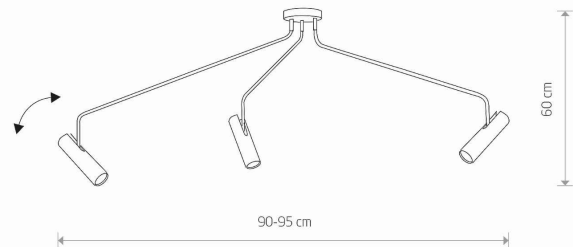

LUMINAIRE MODEL

**EYE SUPER**  
**6491**

CATALOGUE GROUP  
COUNTRY OF ORIGIN

—  
**MADE IN POLAND**

LIGHT SOURCE **GU10**  
 LIGHT SOURCES TYPE **Replaceable**  
 MAXIMUM WATTAGE **10W only LED**  
 LAMP INCLUDES SOURCE OF LIGHT **No**  
 NUMBER OF LIGHT SOURCES **3**  
 IP **IP20**  
**Interior use**

PACKAGE DIMENSIONS (L/W/H) **26cm/13,5cm/92cm**

NET/GROSS WEIGHT **2.68kg/3.20kg**

ASSEMBLY METHOD **Bridge**

LEADING/SUPPLEMENTARY COLOR **White**

MATERIALS **Painted steel, Chrome**

STYLE **Modern**

ELECTRICAL SECURITY CLASS **I**

POWER SUPPLY **~220-230V/50/60Hz**

DIMENSIONS

5 903139649193