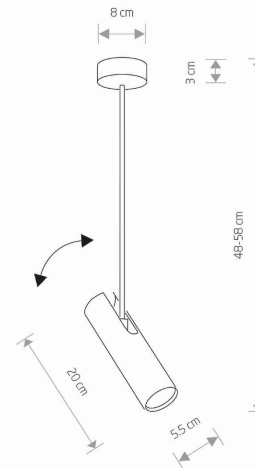

LUMINAIRE MODEL

EYE SUPER A
6488

CATALOGUE GROUP
COUNTRY OF ORIGIN

—
MADE IN POLAND

LIGHT SOURCE **GU10**
LIGHT SOURCES TYPE **Replaceable**
MAXIMUM WATTAGE **10W only LED**
LAMP INCLUDES SOURCE OF LIGHT **No**
NUMBER OF LIGHT SOURCES **1**
IP **IP20**
Interior use

PACKAGE DIMENSIONS (L/W/H) **9cm/9cm/9cm**
NET/GROSS WEIGHT **0,71kg/0,84kg**
ASSEMBLY METHOD **Bridge**
LEADING/SUPPLEMENTARY COLOR **White**
MATERIALS **Painted steel**
STYLE **Modern**
ELECTRICAL SECURITY CLASS **I**
POWER SUPPLY **~220-230V/50/60Hz**

DIMENSIONS

5 9 0 3 1 3 9 6 4 8 8 9 9