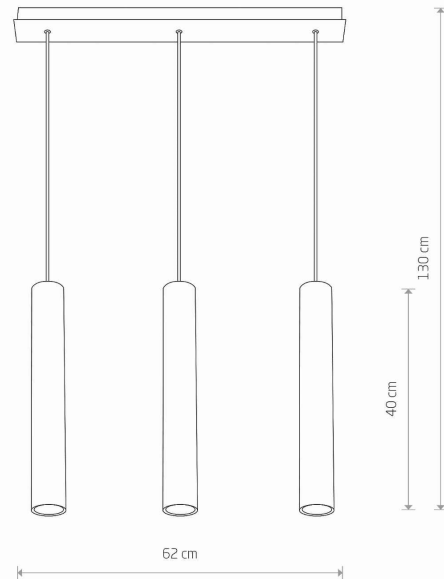

LUMINAIRE MODEL

**EYE**  
**6481**

CATALOGUE GROUP  
COUNTRY OF ORIGIN

—  
**MADE IN POLAND**

LIGHT SOURCE **GU10**  
LIGHT SOURCES TYPE **Replaceable**  
MAXIMUM WATTAGE **3x10W only LED**  
LAMP INCLUDES SOURCE OF LIGHT **No**  
NUMBER OF LIGHT SOURCES **3**  
IP **IP20**  
**Interior use**

PACKAGE DIMENSIONS (L/W/H) **64cm/24,5cm/9cm**  
NET/GROSS WEIGHT **3,39kg/3,65kg**  
ASSEMBLY METHOD **Bridge**  
LEADING/SUPPLEMENTARY COLOR **White**  
MATERIALS **Painted steel**  
STYLE **Modern**  
ELECTRICAL SECURITY CLASS **I**  
POWER SUPPLY **~220-230V/50/60Hz**

**DIMENSIONS**

5 9 0 3 1 3 9 6 4 8 1 9 6