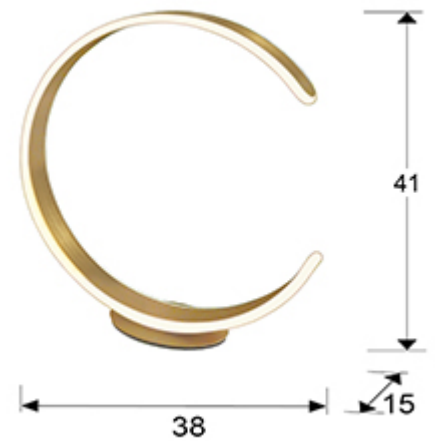

635387

>>ITEM CANCELLED

GENERAL INFORMATION

EAN Code: 8435435329204

SIZES

Sizes: → 38.0 ↓ 41.0 ↗ 15.0 cm
Weight: 1.4 Kg

SIZES WITH PACKAGING

Weight: 2.5 Kg
Volume: 0.0440m³
Sizes: → 48.0 ↓ 19.0 ↗ 48.0 cm

TECHNICAL INFORMATION

IP protection: IP 20
Electric class: Class 3
Maximum power: 19.20W
Voltage: 24 V
Frequency: 50/60 Hz
Colour temperature: 3,000 K
Average lifespan: 30,000 h
Power factor: >0.9
CRI: >80

DRIVER LED

Make: HOSHINGMEI
Model: HV-024024GP
Quantity: 1 Units
Dimmable: No
Maximum power: 24W
Frequency: 50-60 Hz
Primary voltage: 100-240 V
Type: Voltaje constante
Secondary voltage: 24 V
Sizes: ↔ 4,5 ↓ 8,0 ↗ 3,0 cm

ADDITIONAL INFORMATION

Material: Steel, aluminium, silicone
Finish: Brushed matt gold, opal