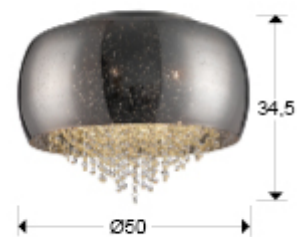

## Caelum 618318

Flush Ceiling Lamps

Ceiling lamp made of metal, chrome finish. Blown glass shade in mirrored silver colour. Starry effect decoration. Inside with faceted crystal stripes.

·This item includes 6 G9 LED 6W This lamp is supplied with GRAVITY TOGGLES, to improve ceiling fixing.

### GENERAL INFORMATION

Catalogue: i39 Iluminación  
Page: 263  
EAN Code: 8435435320768  
Type: Flush Ceiling Lamps  
Collection: Caelum

### SIZES

Sizes: Ø 50.0 ↑ 34.5 cm  
Weight: 6.0 Kg

## ADDITIONAL INFORMATION

Material: Metal and glass  
Finish: Chromed, mirror chrome, clear  
Assembling time by customer: 25 min