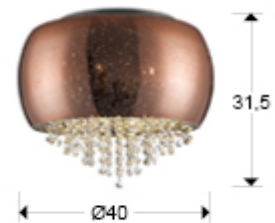

Caelum

618271

Flush Ceiling Lamps

Ceiling lamp made of metal, chrome finish. Blown glass shade in mirrored copper colour. Starry effect decoration. Inside with faceted crystal stripes.

·This item includes 5 G9 LED 6W This lamp is supplied with GRAVITY TOGGLES, to improve ceiling fixing.

GENERAL INFORMATION

Catalogue: i39 Iluminación
Page: 264
EAN Code: 8435435320751
Type: Flush Ceiling Lamps
Collection: Caelum

SIZES

Sizes: \varnothing 40.0 \updownarrow 31.5 cm
Weight: 4.2 Kg

SIZES WITH PACKAGING

ADDITIONAL INFORMATION

Material: Metal and glass

Finish: Chromed, mirror copper, clear

Assembling time by customer: 15 min