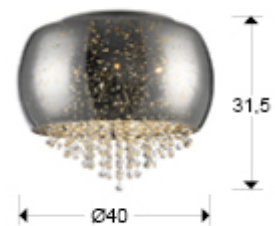

Caelum

618253

Flush Ceiling Lamps

Ceiling lamp made of metal, chrome finish. Blown glass shade in mirrored silver colour. Starry effect decoration. Inside with faceted crystal stripes.

·This item includes 5 G9 LED 6W This lamp is supplied with GRAVITY TOGGLES, to improve ceiling fixing.

GENERAL INFORMATION

Catalogue: i39 Iluminación
Page: 262
EAN Code: 8435435320744
Type: Flush Ceiling Lamps
Collection: Caelum

SIZES

Sizes: Ø 40.0 ↑ 31.5 cm
Weight: 4.2 Kg

SIZES WITH PACKAGING

Weight: 5.9 Kg
Volume: 0.0760m³
Sizes: ↔ 48.0 ↑ 33.0 ↗ 48.0 cm

TECHNICAL INFORMATION

Energy class: A+
IP protection: IP 20
Electric class: Class 1
Maximum power: 5x33W
Voltage: 220/240 V
Frequency: 50/60 Hz
Dimmable: NO

ADDITIONAL INFORMATION

Material: Metal and glass
Finish: Chromed, mirror chrome, clear
Assembling time by customer: 15 min