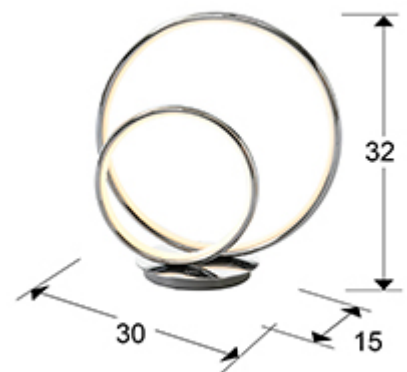

Omega

Table lamps

614082

LED table lamp, made of steel and aluminium, chrome finish.
Silicone diffuser. 18W LED. 800 lm. 3.000 K. DIMMABLE.

GENERAL INFORMATION

Catalogue: i39 Iluminación
Page: 310
EAN Code: 8435435323189
Type: Table lamps
Collection: Omega

SIZES

Sizes: ↔ 30.0 ↓ 32.0 ↗ 15.0 cm
Weight: 1.2 Kg

SIZES WITH PACKAGING

Weight: 1.9 Kg
Volume: 0.0370m³
Sizes: ↔ 40.0 ↓ 42.0 ↗ 22.0 cm

TECHNICAL INFORMATION

IP protection: IP 20
Electric class: Class 3
Maximum power: 18W
Voltage: 12 V
Frequency: 50/60 Hz
Dimmable: YED
Colour temperature: 3,000 K
Average lifespan: 50,000 h
Power factor: >0.9
CRI: >80