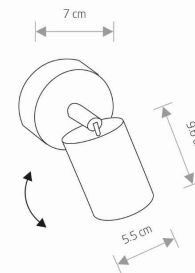

LUMINAIRE MODEL

EYE SPOT
6138

CATALOGUE GROUP
COUNTRY OF ORIGIN

—
MADE IN POLAND

LIGHT SOURCE **GU10**
 LIGHT SOURCES TYPE **Replaceable**
 MAXIMUM WATTAGE **10W only LED**
 LAMP INCLUDES SOURCE OF LIGHT **No**
 NUMBER OF LIGHT SOURCES **1**
 IP **IP20**
Interior use

PACKAGE DIMENSIONS (L/W/H) **8cm/8cm/15cm**
 NET/GROSS WEIGHT **0,34kg/0,37kg**
 ASSEMBLY METHOD **Bridge**
 LEADING/SUPPLEMENTARY COLOR **Silver**
 MATERIALS **Painted steel,Chrome**
 STYLE **Modern**
 ELECTRICAL SECURITY CLASS **I**
 POWER SUPPLY **~220-230V/50/60Hz**

DIMENSIONS

5 9 0 3 1 3 9 6 1 3 8 9 7