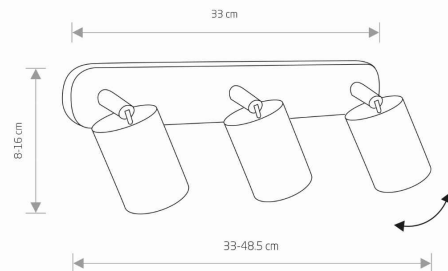

LUMINAIRE MODEL

EYE SPOT
6136

CATALOGUE GROUP
COUNTRY OF ORIGIN

—
MADE IN POLAND

LIGHT SOURCE **GU10**
LIGHT SOURCES TYPE **Replaceable**
MAXIMUM WATTAGE **3x10W only LED**
LAMP INCLUDES SOURCE OF LIGHT **No**
NUMBER OF LIGHT SOURCES **3**
IP **IP20**
Interior use

PACKAGE DIMENSIONS (L/W/H) **42cm/8,5cm/7cm**

NET/GROSS WEIGHT **1.06kg/1.14kg**

ASSEMBLY METHOD **Bridge**

LEADING/SUPPLEMENTARY COLOR **Graphite**

MATERIALS **Painted steel, Chrome**

STYLE **Modern**

ELECTRICAL SECURITY CLASS **I**

POWER SUPPLY **~220-230V/50/60Hz**

DIMENSIONS

5 903139613699