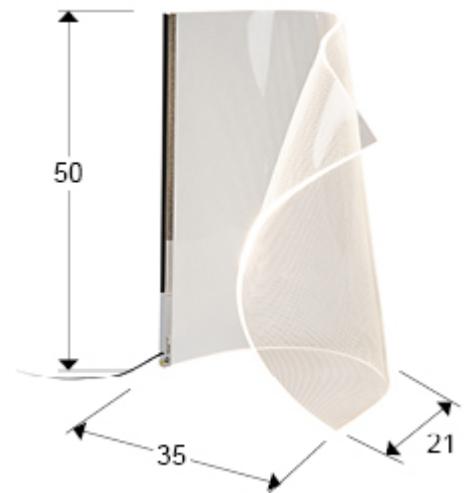

Velos II

609425N

Recommended product

Table lamps

Table lamp made up of a sheet of molded micro-printed methacrylate and a chrome metal edge. LED lighting 10W 600 lm 3,000K. DIMMABLE

GENERAL INFORMATION

Catalogue: i42 Iluminación
Page: 4
EAN Code: 8435435337896
Type: Table lamps
Collection: Velos II

SIZES

Sizes: ↔ 35.0 ↓ 50.0 ↗ 21.0 cm
Weight: 1.7 Kg

SIZES WITH PACKAGING

Weight: 2.8 Kg
Volume: 0.0510m³
Sizes: ↔ 55.0 ↓ 26.0 ↗ 36.0 cm

TECHNICAL INFORMATION

IP protection: IP 20
Electric class: Class 3
Maximum power: 10W
Voltage: 12/24 V
Frequency: 50/60 Hz
Colour temperature: 3,000 K
Average lifespan: 50,000 h
Power factor: >0.95
CRI: >80