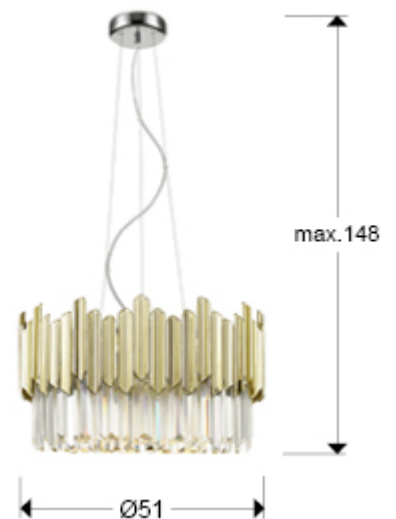

Tiara

605137

Recommended product

Pendants

Lamp made of metal, chrome finish. Shade of faceted glass prisms with ABS pieces finished in golden plating

·This item includes 6 G9 LED 6W This lamp is supplied with GRAVITY TOGGLES, to improve ceiling fixing.

GENERAL INFORMATION

Catalogue: i42 Iluminación
Page: 27
EAN Code: 8435435336974
Type: Pendants
Collection: Tiara

SIZES

Sizes: Ø 51.0 ↓ 148.0 cm
Height when installed: 55.0/ max. 150.0 cm
Weight: 10.3 Kg

SIZES WITH PACKAGING

Weight: 12.2 Kg
Volume: 0.1080m³
Sizes: ↔ 59.0 ↓ 31.0 ↗ 59.0 cm

TECHNICAL INFORMATION

IP protection: IP 20
Electric class: Class 1
Maximum power: 6x28W
Voltage: 220/240 V
Frequency: 50/60 Hz

ADDITIONAL INFORMATION

Material: Metal, ABS, faceted glass
Finish: Chromed, golden, clear