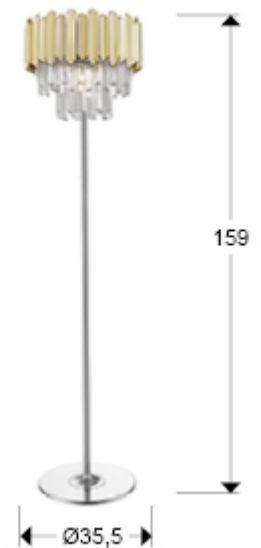

Tiara

Floor lamps

605021

Floor lamp made of metal, chrome finish. Shade of faceted glass prisms with abs pieces finished in golden plating

·This item includes 3 G9 LED 6W

GENERAL INFORMATION

Catalogue: i42 Iluminación
Page: 26
EAN Code: 8435435336851
Type: Floor lamps
Collection: Tiara

SIZES

Sizes: \varnothing 35.0 \updownarrow 159.0 cm
Weight: 11.4 Kg

SIZES WITH PACKAGING

Weight: 12.8 Kg
Volume: 0.0850m³
Sizes: \leftrightarrow 48.0 \updownarrow 37.0 \swarrow 48.0 cm

TECHNICAL INFORMATION

IP protection: IP 20
Electric class: Class 2
Maximum power: 3x28W
Voltage: 220/240 V
Frequency: 50 Hz

ADDITIONAL INFORMATION

Material: Metal, ABS, faceted glass
Finish: Chromed, golden, clear