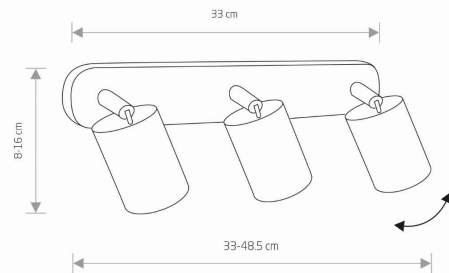

LUMINAIRE MODEL

EYE SPOT
6016

CATALOGUE GROUP
COUNTRY OF ORIGIN

—
MADE IN POLAND

LIGHT SOURCE **GU10**
 LIGHT SOURCES TYPE **Replaceable**
 MAXIMUM WATTAGE **3x10W only LED**
 LAMP INCLUDES SOURCE OF LIGHT **No**
 NUMBER OF LIGHT SOURCES **3**
 IP **IP20**
Interior use

PACKAGE DIMENSIONS (L/W/H) **42cm/8,5cm/7cm**

NET/GROSS WEIGHT **1.06kg/1.14kg**

ASSEMBLY METHOD **Bridge**

LEADING/SUPPLEMENTARY COLOR **White**

MATERIALS **Painted steel,Chrome**

STYLE **Modern**

ELECTRICAL SECURITY CLASS **I**

POWER SUPPLY **~220-230V/50/60Hz**

DIMENSIONS

5 903139601696