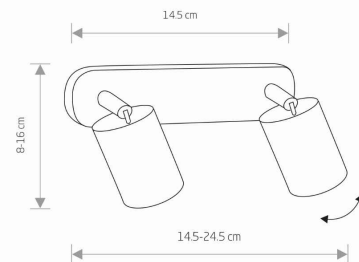

LUMINAIRE MODEL

EYE SPOT
6015

CATALOGUE GROUP
COUNTRY OF ORIGIN

—
MADE IN POLAND

LIGHT SOURCE **GU10**
 LIGHT SOURCES TYPE **Replaceable**
 MAXIMUM WATTAGE **2x10W only LED**
 LAMP INCLUDES SOURCE OF LIGHT **No**
 NUMBER OF LIGHT SOURCES **2**
 IP **IP20**
Interior use

PACKAGE DIMENSIONS (L/W/H) **33cm/9cm/7cm**

NET/GROSS WEIGHT **0,73kg/0,8kg**

ASSEMBLY METHOD **Bridge**

LEADING/SUPPLEMENTARY COLOR **White**

MATERIALS **Painted steel,Chrome**

STYLE **Modern**

ELECTRICAL SECURITY CLASS **I**

POWER SUPPLY **~220-230V/50/60Hz**

DIMENSIONS

5 903139601597