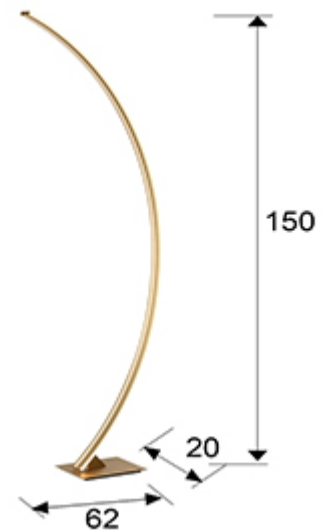

Arcus

589204

Floor lamps

LED floor lamp, made of metal and aluminium, brushed gold finish. Opal silicone diffuser. 38W LED, 1800 lm, 3000 K.

GENERAL INFORMATION

Catalogue: i42 Iluminación
Page: 112
EAN Code: 8435435327316
Type: Floor lamps
Collection: Arcus

SIZES

Sizes: ↔ 20.0 ↓ 150.0 ↗ 62.0 cm
Weight: 5.7 Kg

SIZES WITH PACKAGING

Weight: 7.8 Kg
Volume: 0.1030m³
Sizes: ↔ 159.0 ↓ 12.5 ↗ 52.0 cm

TECHNICAL INFORMATION

IP protection: IP 20
Electric class: Class 3
Maximum power: 38W
Voltage: 54 V
Frequency: 50/60 Hz
Colour temperature: 3,000 K
Average lifespan: 50,000 h
Power factor: >0.95
CRI: >80

ADDITIONAL INFORMATION

Material: Metal, aluminium, silicone
Finish: Brushed gold, opal
Assembling time by customer: 10 min