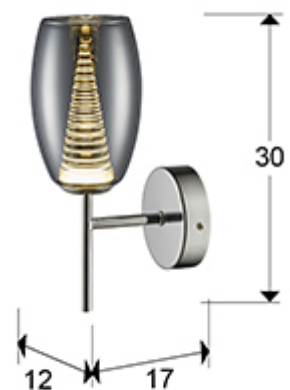

Nebula

584659

Recommended product

Wall lamps

Wall lamp of 1 LED light, made of metal, chrome finish. Double shade, exterior made of shimmered glass and interior in clear polycarbonate with layered cone shape. 5W LED. 450 lm 3.000 K.

GENERAL INFORMATION

Catalogue: i42 Iluminación
Page: 214
EAN Code: 8435435321710
Type: Wall lamps
Collection: Nebula

SIZES

Sizes: ↔ 12.0 ↓ 30.0 ↗ 17.0 cm
Weight: 0.7 Kg

SIZES WITH PACKAGING

Weight: 0.9 Kg
Volume: 0.0140m³
Sizes: ↔ 35.0 ↓ 20.0 ↗ 20.0 cm

Make: SCHULLER
Model: 73108
Quantity: 1 Units
Dimmable: No
Maximum power: 9W
Frequency: 50-60 Hz
Primary voltage: 180-240 V
Type: Voltaje constante
Secondary voltage: 24 V
Sizes: ↔ 10,0 ↓ 2,0 ↗ 3,5 cm

ADDITIONAL INFORMATION

Material: Metal, glass, polycarbonate
Finish: Chrome, shimmered, clear
Cable colour: CLEAR