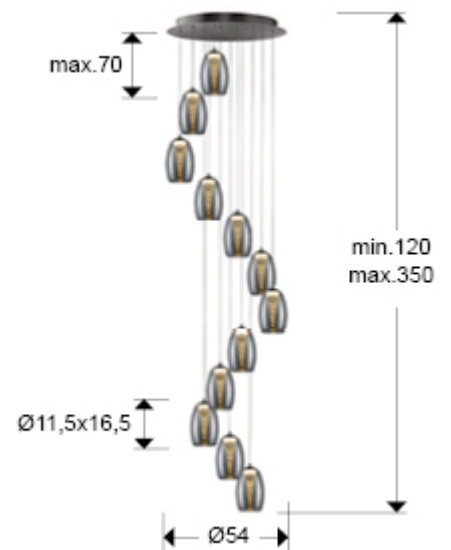

Nebula

584541

Pendants

Lamp of 12 LED lights, made of metal, chrome finish. Double shade, exterior made of shimmered glass and interior in clear polycarbonate with layered cone shape. Adjustable in length. 12x5W LED. 5.400 lm 3.000 K.

· This lamp is supplied with GRAVITY TOGGLES, to improve ceiling fixing.

GENERAL INFORMATION

Catalogue: i42 Iluminación
Page: 219
EAN Code: 8435435321703
Type: Pendants
Collection: Nebula

SIZES

Sizes: Ø 54.0 ↓ 200.0 cm
Height when installed: 120.0/ max. 350.0 cm
Weight: 7.8 Kg

SIZES WITH PACKAGING

Weight: 10.0 Kg
Volume: 0.1040m³
Sizes: ↔ 57.0 ↓ 32.0 ↘ 57.0 cm

TECHNICAL INFORMATION

IP protection: IP 20
Electric class: Class 1
Maximum power: 60W
Voltage: 220/240 V
Frequency: 50/60 Hz
Dimmable: NO
Colour temperature: 3,000 K
Average lifespan: 30,000 h
CRI: >80

DRIVER LED

Make: SCHULLER
Model: 73809
Quantity: 1 Units
Dimmable: No
Maximum power: 80W
Frequency: 50-60 Hz
Primary voltage: 180-240 V
Type: Voltaje constante
Secondary voltage: 24 V
Sizes: ↔ 17,0 ↓ 3,0 ↗ 5,0 cm