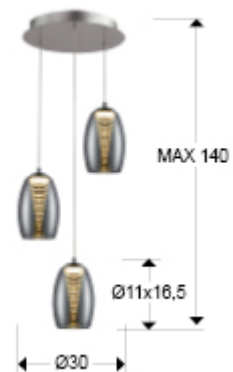

Nebula

584326

Recommended product

Pendants

Lamp of 3 LED lights, made of metal, chrome finish. Double shade, exterior made of shimmered glass and interior in clear polycarbonate with layered cone shape. Adjustable in length. 3x5W LED. 1.350 lm 3.000 K.

. This lamp is supplied with GRAVITY TOGGLES, to improve ceiling fixing.

GENERAL INFORMATION

Catalogue: i42 Iluminación
 Page: 217
 EAN Code: 8435435321680
 Type: Pendants
 Collection: Nebula

SIZES

Sizes: Ø 32.0 ↓ 85.0 cm
 Height when installed: 35.0/ max. 150.0 cm
 Weight: 2.1 Kg

SIZES WITH PACKAGING

Weight: 2.9 Kg
 Volume: 0.0340m³
 Sizes: ↔ 32.0 ↓ 33.0 ↗ 32.0 cm

TECHNICAL INFORMATION

IP protection: IP 20
Electric class: Class 1
Maximum power: 15W
Voltage: 220 V
Frequency: 50/60 Hz
Dimmable: NO
Colour temperature: 3,000 K
Average lifespan: 30,000 h
CRI: >80

DRIVER LED

Make: SCHULLER
Model: 73207
Quantity: 1 Units
Dimmable: No
Maximum power: 20W
Frequency: 50-60 Hz
Primary voltage: 180-240 V
Type: Voltaje constante
Secondary voltage: 24 V
Sizes: → 9,4 ↓ 1,7 ↗ 3,6 cm