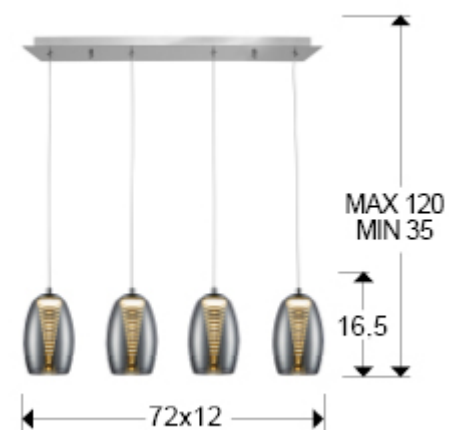

Nebula

584214

Recommended product

Pendants

Lamp of 4 LED lights, made of metal, chrome finish. Double shade, exterior made of shimmered glass and interior in clear polycarbonate with layered cone shape. Adjustable in length. 4x5W LED. 1.800 lm 3.000 K.

. This lamp is supplied with GRAVITY TOGGLES, to improve ceiling fixing.

GENERAL INFORMATION

Catalogue: i42 Iluminación
Page: 216
EAN Code: 8435435321673
Type: Pendants
Collection: Nebula

SIZES

Sizes: ↔ 72.0 ↓ 18.0 ↗ 12.0 cm
Height when installed: 35.0/ max. 120.0 cm
Weight: 2.8 Kg

SIZES WITH PACKAGING

Weight: 3.8 Kg
Volume: 0.0420m³
Sizes: ↔ 82.0 ↓ 19.0 ↗ 27.0 cm

TECHNICAL INFORMATION

IP protection: IP 20
Electric class: Class 1
Maximum power: 20W
Voltage: 220 V
Frequency: 50/60 Hz
Dimmable: NO
Colour temperature: 3,000 K
Average lifespan: 30,000 h
CRI: >80