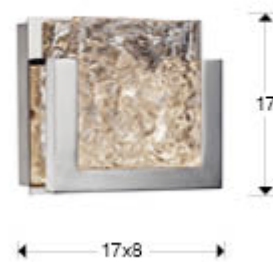

Piros

Wall lamps

580833

Wall lamp made of metal, chrome finish. Hand crafted glass.

GENERAL INFORMATION

Catalogue: i39 Iluminación
Page: 314
EAN Code: 8435435319083
Type: Wall lamps
Collection: Piros

SIZES

Sizes: → 17.0 ↓ 17.0 ↗ 8.0 cm
Weight: 1.5 Kg

SIZES WITH PACKAGING

Weight: 1.8 Kg
Volume: 0.0110m³
Sizes: → 25.0 ↓ 17.0 ↗ 25.0 cm

TECHNICAL INFORMATION

IP protection: IP 20
Electric class: Class 1
Maximum power: 6W
Voltage: 180/240 V
Frequency: 50/60 Hz
Dimmable: NO
Colour temperature: 3,000 K
Average lifespan: 50,000 h
CRI: >80