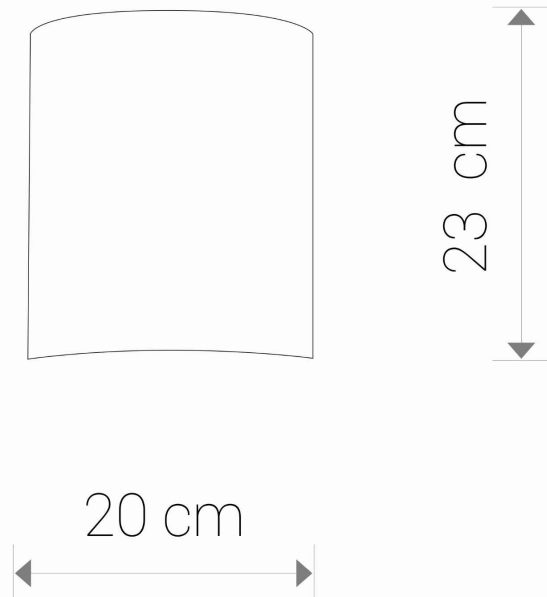

LUMINAIRE MODEL

ALICE XS
5663

CATALOGUE GROUP
COUNTRY OF ORIGIN

—
MADE IN POLAND

LIGHT SOURCE **E27**
 LIGHT SOURCES TYPE **Replaceable**
 MAXIMUM WATTAGE **10W only LED**
 LAMP INCLUDES SOURCE OF LIGHT **No**
 NUMBER OF LIGHT SOURCES **1**
 IP **IP20**
Interior use

PACKAGE DIMENSIONS (L/W/H) **27cm/14cm/27cm**
 NET/GROSS WEIGHT **0.25kg/0.4kg**
 ASSEMBLY METHOD **Direct assembly**
 LEADING/SUPPLEMENTARY COLOR **Ecru, White**
 MATERIALS **Fabric, Painted steel**
 STYLE **Modern**
 ELECTRICAL SECURITY CLASS **I**
 POWER SUPPLY **~220-230V/50/60Hz**

DIMENSIONS

5 9 0 3 1 3 9 5 6 6 3 9 1

Nowodvorski
LIGHTING

CATALOGUE CARD