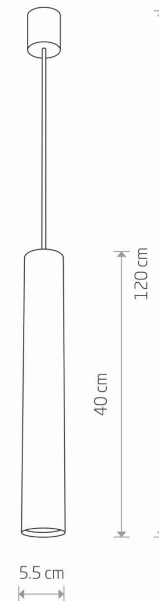

LUMINAIRE MODEL

EYE L
5456

CATALOGUE GROUP
COUNTRY OF ORIGIN

—
MADE IN POLAND

LIGHT SOURCE **GU10**
 LIGHT SOURCES TYPE **Replaceable**
 MAXIMUM WATTAGE **1x10W only LED**
 LAMP INCLUDES SOURCE OF LIGHT **No**
 NUMBER OF LIGHT SOURCES **1**
 IP **IP20**
Interior use

PACKAGE DIMENSIONS (L/W/H) **53cm/7,5cm/7,5cm**

NET/GROSS WEIGHT **1.08kg/1.19kg**

ASSEMBLY METHOD **Bridge**

LEADING/SUPPLEMENTARY COLOR **Graphite**

MATERIALS **Painted steel**

STYLE **Modern**

ELECTRICAL SECURITY CLASS **I**

POWER SUPPLY **~220-230V/50/60Hz**

DIMENSIONS

5 9 0 3 1 3 9 5 4 5 6 9 3