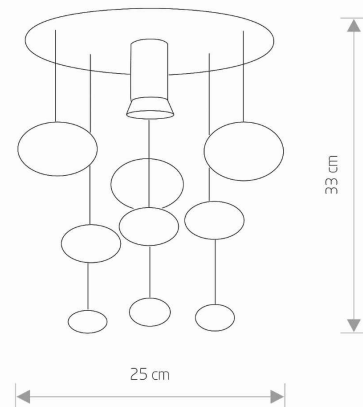

LUMINAIRE MODEL

SALVA A
5422

CATALOGUE GROUP
COUNTRY OF ORIGIN

—
MADE IN POLAND

LIGHT SOURCE **GU10**
 LIGHT SOURCES TYPE **Replaceable**
 MAXIMUM WATTAGE **10W only LED**
 LAMP INCLUDES SOURCE OF LIGHT **No**
 NUMBER OF LIGHT SOURCES **1**
 IP **IP20**
Interior use

PACKAGE DIMENSIONS (L/W/H) **41cm/41cm/11cm**

NET/GROSS WEIGHT **0.58kg/1.14kg**

ASSEMBLY METHOD **Bridge**

LEADING/SUPPLEMENTARY COLOR **Chrome**

MATERIALS **Glass,Stainless steel**

STYLE **Modern**

ELECTRICAL SECURITY CLASS **I**

POWER SUPPLY **~220-230V/50/60Hz**

DIMENSIONS

5 903 1395 42296