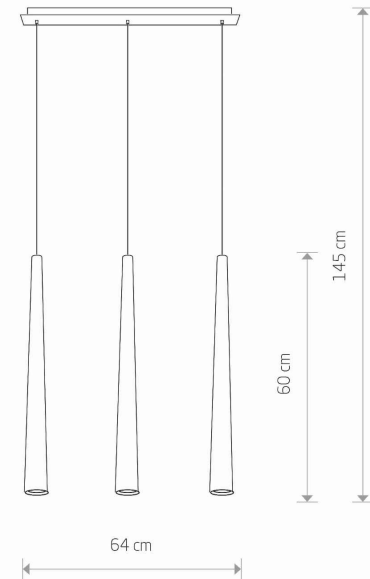

LUMINAIRE MODEL

QUEBECK
5406

CATALOGUE GROUP
COUNTRY OF ORIGIN

—
MADE IN POLAND

LIGHT SOURCE **GU10**
 LIGHT SOURCES TYPE **Replaceable**
 MAXIMUM WATTAGE **3x35W**
 LAMP INCLUDES SOURCE OF LIGHT **No**
 NUMBER OF LIGHT SOURCES **3**
 IP **IP20**
Interior use

PACKAGE DIMENSIONS (L/W/H) **67cm/19cm/12cm**

NET/GROSS WEIGHT **2,04kg/2,43kg**

ASSEMBLY METHOD **Bridge**

LEADING/SUPPLEMENTARY COLOR **Black, Transparent**

MATERIALS **Painted aluminum, Painted steel**

STYLE **Modern**

ELECTRICAL SECURITY CLASS **I**

POWER SUPPLY **~220-230V/50/60Hz**

DIMENSIONS

5 903139540698