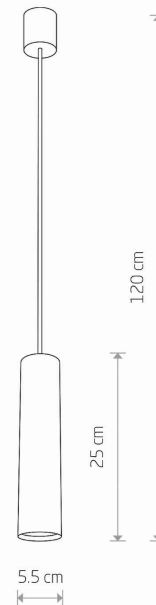

LUMINAIRE MODEL

**EYE M**  
**5397**

CATALOGUE GROUP  
COUNTRY OF ORIGIN

—  
**MADE IN POLAND**

LIGHT SOURCE **GU10**  
 LIGHT SOURCES TYPE **Replaceable**  
 MAXIMUM WATTAGE **1x10W only LED**  
 LAMP INCLUDES SOURCE OF LIGHT **No**  
 NUMBER OF LIGHT SOURCES **1**  
 IP **IP20**  
**Interior use**

PACKAGE DIMENSIONS (L/W/H) **46,5cm/6,5cm/6,5cm**

NET/GROSS WEIGHT **0.79kg/0.88kg**

ASSEMBLY METHOD **Bridge**

LEADING/SUPPLEMENTARY COLOR **White**

MATERIALS **Painted steel**

STYLE **Modern**

ELECTRICAL SECURITY CLASS **I**

POWER SUPPLY **~220-230V/50/60Hz**

DIMENSIONS

5 9 0 3 1 3 9 5 3 9 7 9 1