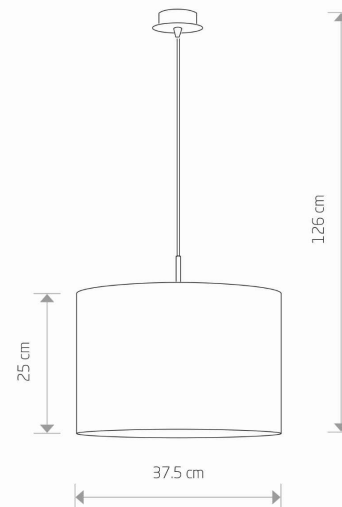

LUMINAIRE MODEL

**ALICE M**  
**5383**

CATALOGUE GROUP  
COUNTRY OF ORIGIN

—  
**MADE IN POLAND**

LIGHT SOURCE **E27**  
 LIGHT SOURCES TYPE **Replaceable**  
 MAXIMUM WATTAGE **25W only LED**  
 LAMP INCLUDES SOURCE OF LIGHT **No**  
 NUMBER OF LIGHT SOURCES **1**  
 IP **IP20**  
**Interior use**

PACKAGE DIMENSIONS (L/W/H) **40cm/40cm/30cm**

NET/GROSS WEIGHT **0.71kg/1.54kg**

ASSEMBLY METHOD **Bridge**

LEADING/SUPPLEMENTARY COLOR **White, Transparent**

MATERIALS **Fabric, Painted steel**

STYLE **Modern**

ELECTRICAL SECURITY CLASS **I**

POWER SUPPLY **~220-230V/50/60Hz**

DIMENSIONS

5 903139538398