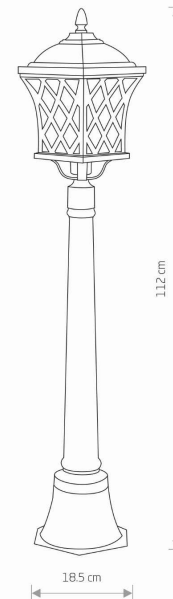

LUMINAIRE MODEL

TAY
5294

CATALOGUE GROUP
COUNTRY OF ORIGIN

—
MADE IN P.R.C.

LIGHT SOURCE **E27**
 LIGHT SOURCES TYPE **Replaceable**
 MAXIMUM WATTAGE **25W only LED**
 LAMP INCLUDES SOURCE OF LIGHT **No**
 NUMBER OF LIGHT SOURCES **1**
 IP **IP23**
Exterior use

PACKAGE DIMENSIONS (L/W/H) **32cm/22cm/61cm**
 NET/GROSS WEIGHT **1.93kg/2.720kg**
 ASSEMBLY METHOD **Direct assembly**
 LEADING/SUPPLEMENTARY COLOR **Black**
 MATERIALS **Painted aluminum, Glass**
 STYLE **Classic**
 ELECTRICAL SECURITY CLASS **I**
 POWER SUPPLY **~220-230V/50/60Hz**

DIMENSIONS

5 9 0 3 1 3 9 5 2 9 4 9 5