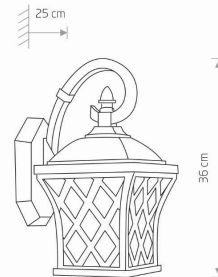

LUMINAIRE MODEL

TAY
5292

CATALOGUE GROUP
COUNTRY OF ORIGIN

—
MADE IN P.R.C.

LIGHT SOURCE **E27**
 LIGHT SOURCES TYPE **Replaceable**
 MAXIMUM WATTAGE **25W only LED**
 LAMP INCLUDES SOURCE OF LIGHT **No**
 NUMBER OF LIGHT SOURCES **1**
 IP **IP23**
Exterior use

PACKAGE DIMENSIONS (L/W/H) **25cm/36.5cm/20cm**

NET/GROSS WEIGHT **1.58kg/1.930kg**

ASSEMBLY METHOD **Bridge**

LEADING/SUPPLEMENTARY COLOR **Black**

MATERIALS **Painted aluminum, Glass**

STYLE **Classic**

ELECTRICAL SECURITY CLASS **I**

POWER SUPPLY **~220-230V/50/60Hz**

DIMENSIONS

5 903139529297