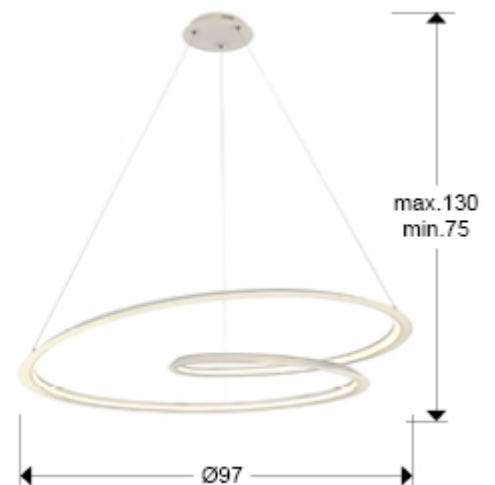

Looping

Pendants

527637

Lamp made of metal and aluminium finished in sanded matt white. Opal silicone diffuser. 54W LED. 2700 lm. 3000 K.

- This lamp is supplied with GRAVITY TOGGLES, to improve ceiling fixing.

GENERAL INFORMATION

EAN Code: 8435435335397
Type: Pendants
Collection: Looping

SIZES

Sizes: Ø 97.0 ↓ 25.0 cm
Height when installed: 75.0/ max. 130.0 cm
Weight: 3.8 Kg

SIZES WITH PACKAGING

Weight: 9.4 Kg
Volume: 0.3710m³
Sizes: ↔ 106.0 ↓ 33.0 ↗ 106.0 cm