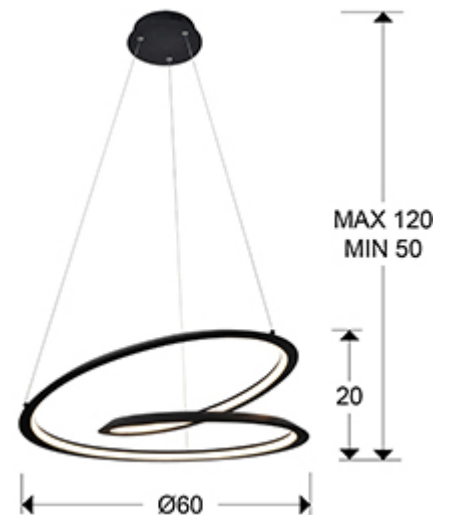

Looping

Pendants

527583

Recommended product

Lamp made of metal and aluminium finished in sanded matt black. Opal silicone diffuser. 36W LED. 1.800 lm. 3000 K.

. This lamp is supplied with GRAVITY TOGGLES, to improve ceiling fixing.

GENERAL INFORMATION

Catalogue: i42 Iluminación
Page: 98
EAN Code: 8435435330309
Type: Pendants
Collection: Looping

SIZES

Sizes: Ø 60.0 ↓ 20.0 cm
Height when installed: 50.0/ max. 120.0 cm
Weight: 2.3 Kg

SIZES WITH PACKAGING

Weight: 4.4 Kg
Volume: 0.1080m³
Sizes: ↔ 67.0 ↓ 24.0 ↗ 67.0 cm

TECHNICAL INFORMATION

IP protection: IP 20
Electric class: Class 1
Maximum power: 36W
Voltage: 220/240 V
Frequency: 50/60 Hz
Colour temperature: 3,000 K
Average lifespan: 50,000 h
Power factor: >0.97
CRI: >80

DRIVER LED

Make: EAGLERISE
Model: LS-40-1050-LI EXC
Quantity: 1 Units
Dimmable: No
Maximum power: 40W
Frequency: 50-60 Hz
Primary voltage: 220-240 V
Type: Corriente constante
Secondary current: 1.050 V
Sizes: ↔ 11,5 ↓ 2,5 ↗ 4,0 cm