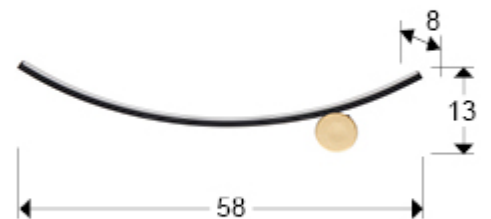

Smile

Wall lamps

522744

Wall lamp made of metal, matt black and gold finish. Opal acrylic diffuser. 8W LED, 864lm, 3,000K

GENERAL INFORMATION

Catalogue: i42 Iluminación
Page: 88
EAN Code: 8435435336950
Type: Wall lamps
Collection: Smile

SIZES

Sizes: ↔ 13.0 ↓ 57.0 ↗ 5.0 cm
Weight: 0.3 Kg

SIZES WITH PACKAGING

Weight: 0.6 Kg
Volume: 0.0160m³
Sizes: ↔ 65.0 ↓ 12.0 ↗ 20.0 cm

TECHNICAL INFORMATION

IP protection: IP 20
Electric class: Class 1
Maximum power: 8W
Voltage: 220/240 V
Frequency: 50/60 Hz
Colour temperature: 3,000 K
Average lifespan: 30,000 h
Power factor: >0.5
CRI: >80

DRIVER LED

Make: EAGLERISE
Model: CS-8-200SB
Quantity: 1 Units
Dimmable: No
Maximum power: 8W
Frequency: 50-60 Hz
Primary voltage: 220-240 V
Type: Corriente constante
Secondary current: 200 V
Sizes: ↔ 3,5 ↓ 2,0 ↗ 3,8 cm