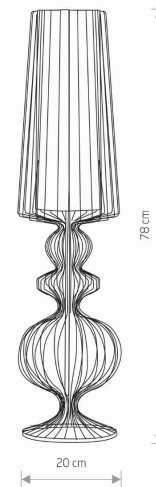

LUMINAIRE MODEL

AVEIRO L
5125

CATALOGUE GROUP
COUNTRY OF ORIGIN

—
MADE IN POLAND

LIGHT SOURCE **E27**
 LIGHT SOURCES TYPE **Replaceable**
 MAXIMUM WATTAGE **25W only LED**
 LAMP INCLUDES SOURCE OF LIGHT **No**
 NUMBER OF LIGHT SOURCES **1**
 IP **IP20**
Interior use

PACKAGE DIMENSIONS (L/W/H) **23cm/23cm/81cm**
 NET/GROSS WEIGHT **1,95kg/2,56kg**
 ASSEMBLY METHOD **Free-standing product**
 LEADING/SUPPLEMENTARY COLOR **White**
 SWITCH **Yes**
 MATERIALS **Painted steel, Fabric**
 STYLE **Modern**
 ELECTRICAL SECURITY CLASS **II**
 POWER SUPPLY **~220-230V/50/60Hz**

DIMENSIONS

5 903 1395 12596