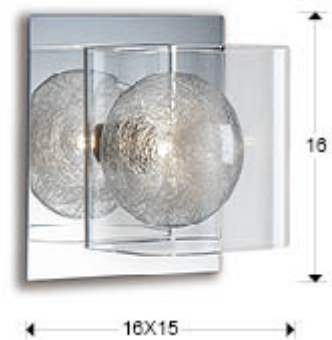

## Eclipse 506847

Wall lamp of 1 light made of metal, chrome finish. Molding glass shades, inner ball decorated with glass filaments.

·This item includes 1 G9 LED 6W

### SIZES

Sizes: → 16.0 ↓ 16.0 ↗ 15.0 cm  
Weight: 0.8 Kg

### SIZES WITH PACKAGING

Weight: 1.0 Kg  
Volume: 0.0080m<sup>3</sup>  
Sizes: → 18.0 ↓ 24.0 ↗ 18.0 cm

---

## ADDITIONAL INFORMATION

Material: Metal and glass  
Finish: Chromed and clear