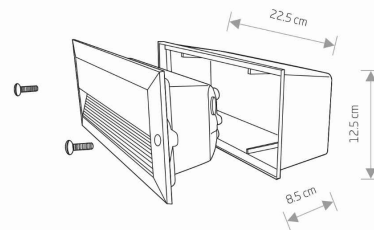

LUMINAIRE MODEL

BASALT
4966

CATALOGUE GROUP
COUNTRY OF ORIGIN

—
MADE IN P.R.C.

LIGHT SOURCE **E14**
 LIGHT SOURCES TYPE **Replaceable**
 MAXIMUM WATTAGE **10W only LED**
 LAMP INCLUDES SOURCE OF LIGHT **No**
 NUMBER OF LIGHT SOURCES **1**
 IP **IP44**
Exterior use

PACKAGE DIMENSIONS (L/W/H) **13cm/10cm/23cm**
 NET/GROSS WEIGHT **0.61kg/0.7kg**
 ASSEMBLY METHOD **Recessed assembly**
 LEADING/SUPPLEMENTARY COLOR **Silver, Transparent**
 MATERIALS **Painted aluminum, Plastic**
 STYLE **Modern**
 ELECTRICAL SECURITY CLASS **I**
 POWER SUPPLY **~220-230V/50/60Hz**

DIMENSIONS

5 9 0 3 1 3 9 4 9 6 6 9 8

CUT OUT

HOLE SHAPE **Rectangular**
 HOLE DIMENSIONS **22x12cm**